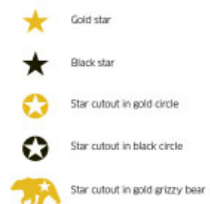

REAL ID Examples

- One of the 5 below images represents a REAL ID and can be found on the upper right corner of the ID.
- Illinois has a white star cutout in a gold circle.

Enhanced Driver's License Verification

- 5 States offer an enhanced driver's license. All say "Enhanced" on the top, except New York who has an American flag on the bottom right.
 - Michigan
 - Minnesota
 - New York
 - Vermont
 - Washington